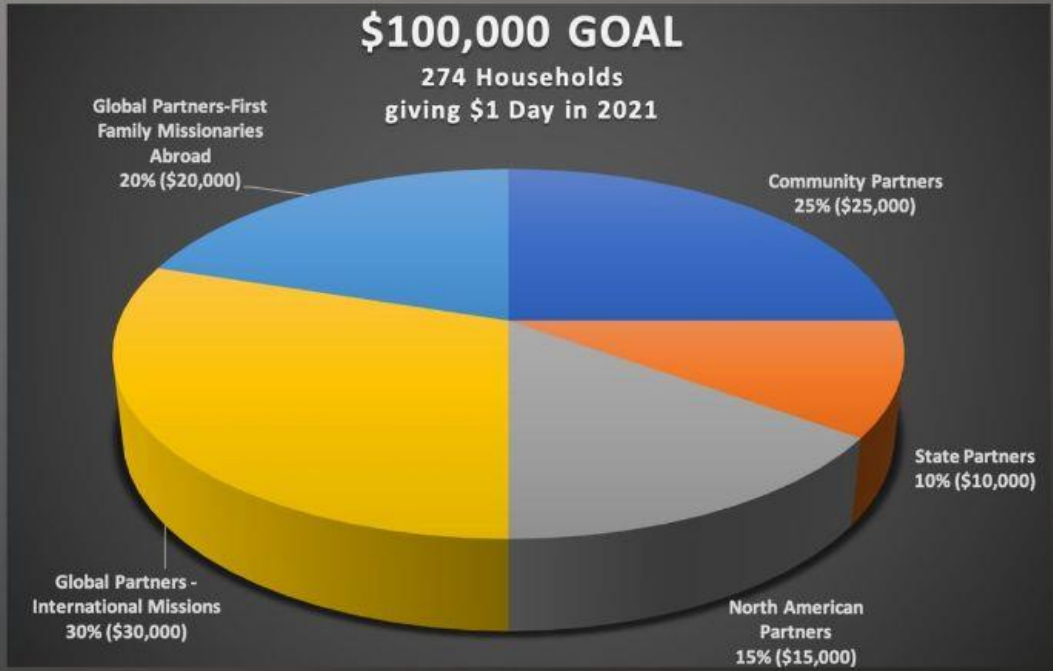

Purchase online
with this code:

**CAMP
FUNDRAISER**

SENIORS TAKING ACTION READY TO SERVE

All Adults 55+ are invited to join STARS

EASTER OUTREACH

JOIN US THIS FRIDAY, APRIL 2, IN PREPARING GIFT BASKETS
FOR RESIDENTS OF AN ASSISTED LIVING CENTER
4:00PM IN THE CHAPEL

Join a

**CONNECT
GROUP**

Today

#GroupLife

Sunday Mornings

365
MISSION

**Love God, Love People
Make Disciples**

Ready to Join a . . .